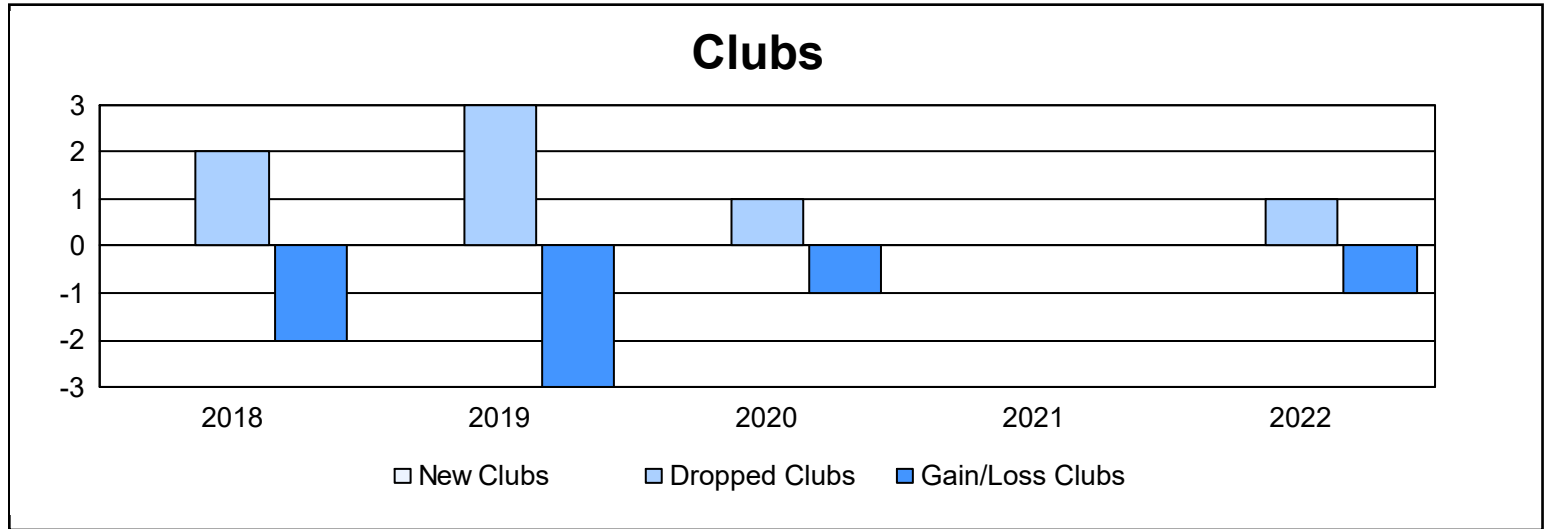

Year	New Clubs	Dropped Clubs	Gain/ Loss Clubs	New Members	Charter Members	Reinstate Members	Transfer Members	Total Member Added	Total Members Dropped	Gain/ Loss Members
2017-2018	0	2	-2	144	2	10	2	158	166	-8
2018-2019	0	3	-3	124	12	7	4	147	177	-30
2019-2020	0	1	-1	87	2	4	2	95	164	-69
2020-2021	0	0	0	175	0	2	1	178	79	99
2021-2022	0	1	-1	84	0	5	2	91	204	-113
<b>Average</b>	<b>0</b>	<b>1</b>	<b>-1</b>	<b>123</b>	<b>3</b>	<b>6</b>	<b>2</b>	<b>134</b>	<b>158</b>	<b>-24</b>

### Membership Composition June 2022 Cumulative