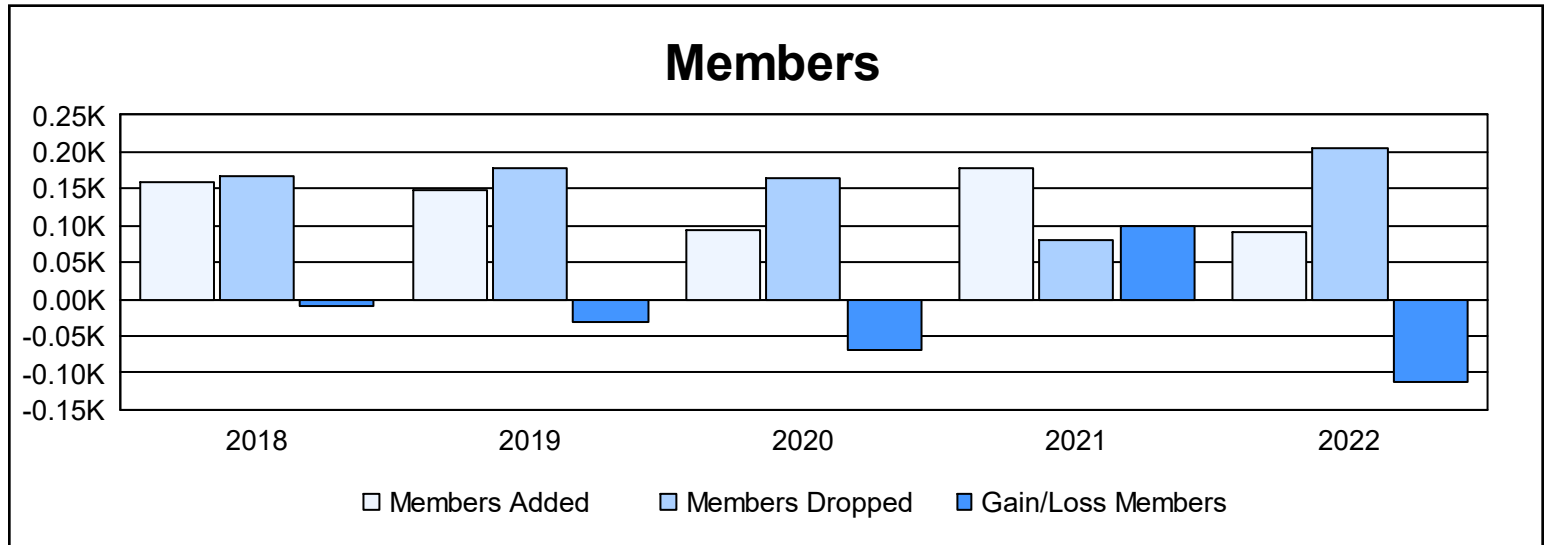

Year	New Clubs	Dropped Clubs	Gain/ Loss Clubs	New Members	Charter Members	Reinstate Members	Transfer Members	Total Member Added	Total Members Dropped	Gain/ Loss Members
2017-2018	0	2	-2	144	2	10	2	158	166	-8
2018-2019	0	3	-3	124	12	7	4	147	177	-30
2019-2020	0	1	-1	87	2	4	2	95	164	-69
2020-2021	0	0	0	175	0	2	1	178	79	99
2021-2022	0	1	-1	84	0	5	2	91	204	-113
<b>Average</b>	<b>0</b>	<b>1</b>	<b>-1</b>	<b>123</b>	<b>3</b>	<b>6</b>	<b>2</b>	<b>134</b>	<b>158</b>	<b>-24</b>

### Membership Composition June 2022 Cumulative