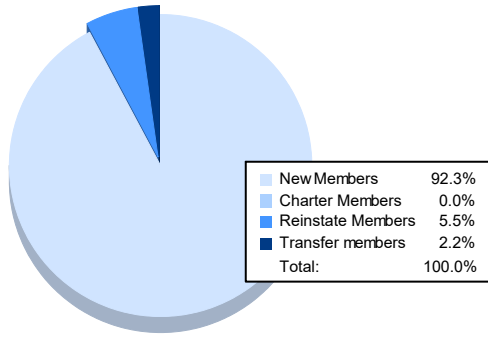

Year	New Clubs	Dropped Clubs	Gain/ Loss Clubs	New Members	Charter Members	Reinstate Members	Transfer Members	Total Member Added	Total Members Dropped	Gain/ Loss Members
2017-2018	0	2	-2	144	2	10	2	158	166	-8
2018-2019	0	3	-3	124	12	7	4	147	177	-30
2019-2020	0	1	-1	87	2	4	2	95	164	-69
2020-2021	0	0	0	175	0	2	1	178	79	99
2021-2022	0	1	-1	84	0	5	2	91	204	-113
<b>Average</b>	<b>0</b>	<b>1</b>	<b>-1</b>	<b>123</b>	<b>3</b>	<b>6</b>	<b>2</b>	<b>134</b>	<b>158</b>	<b>-24</b>

### Membership Composition June 2022 Cumulative